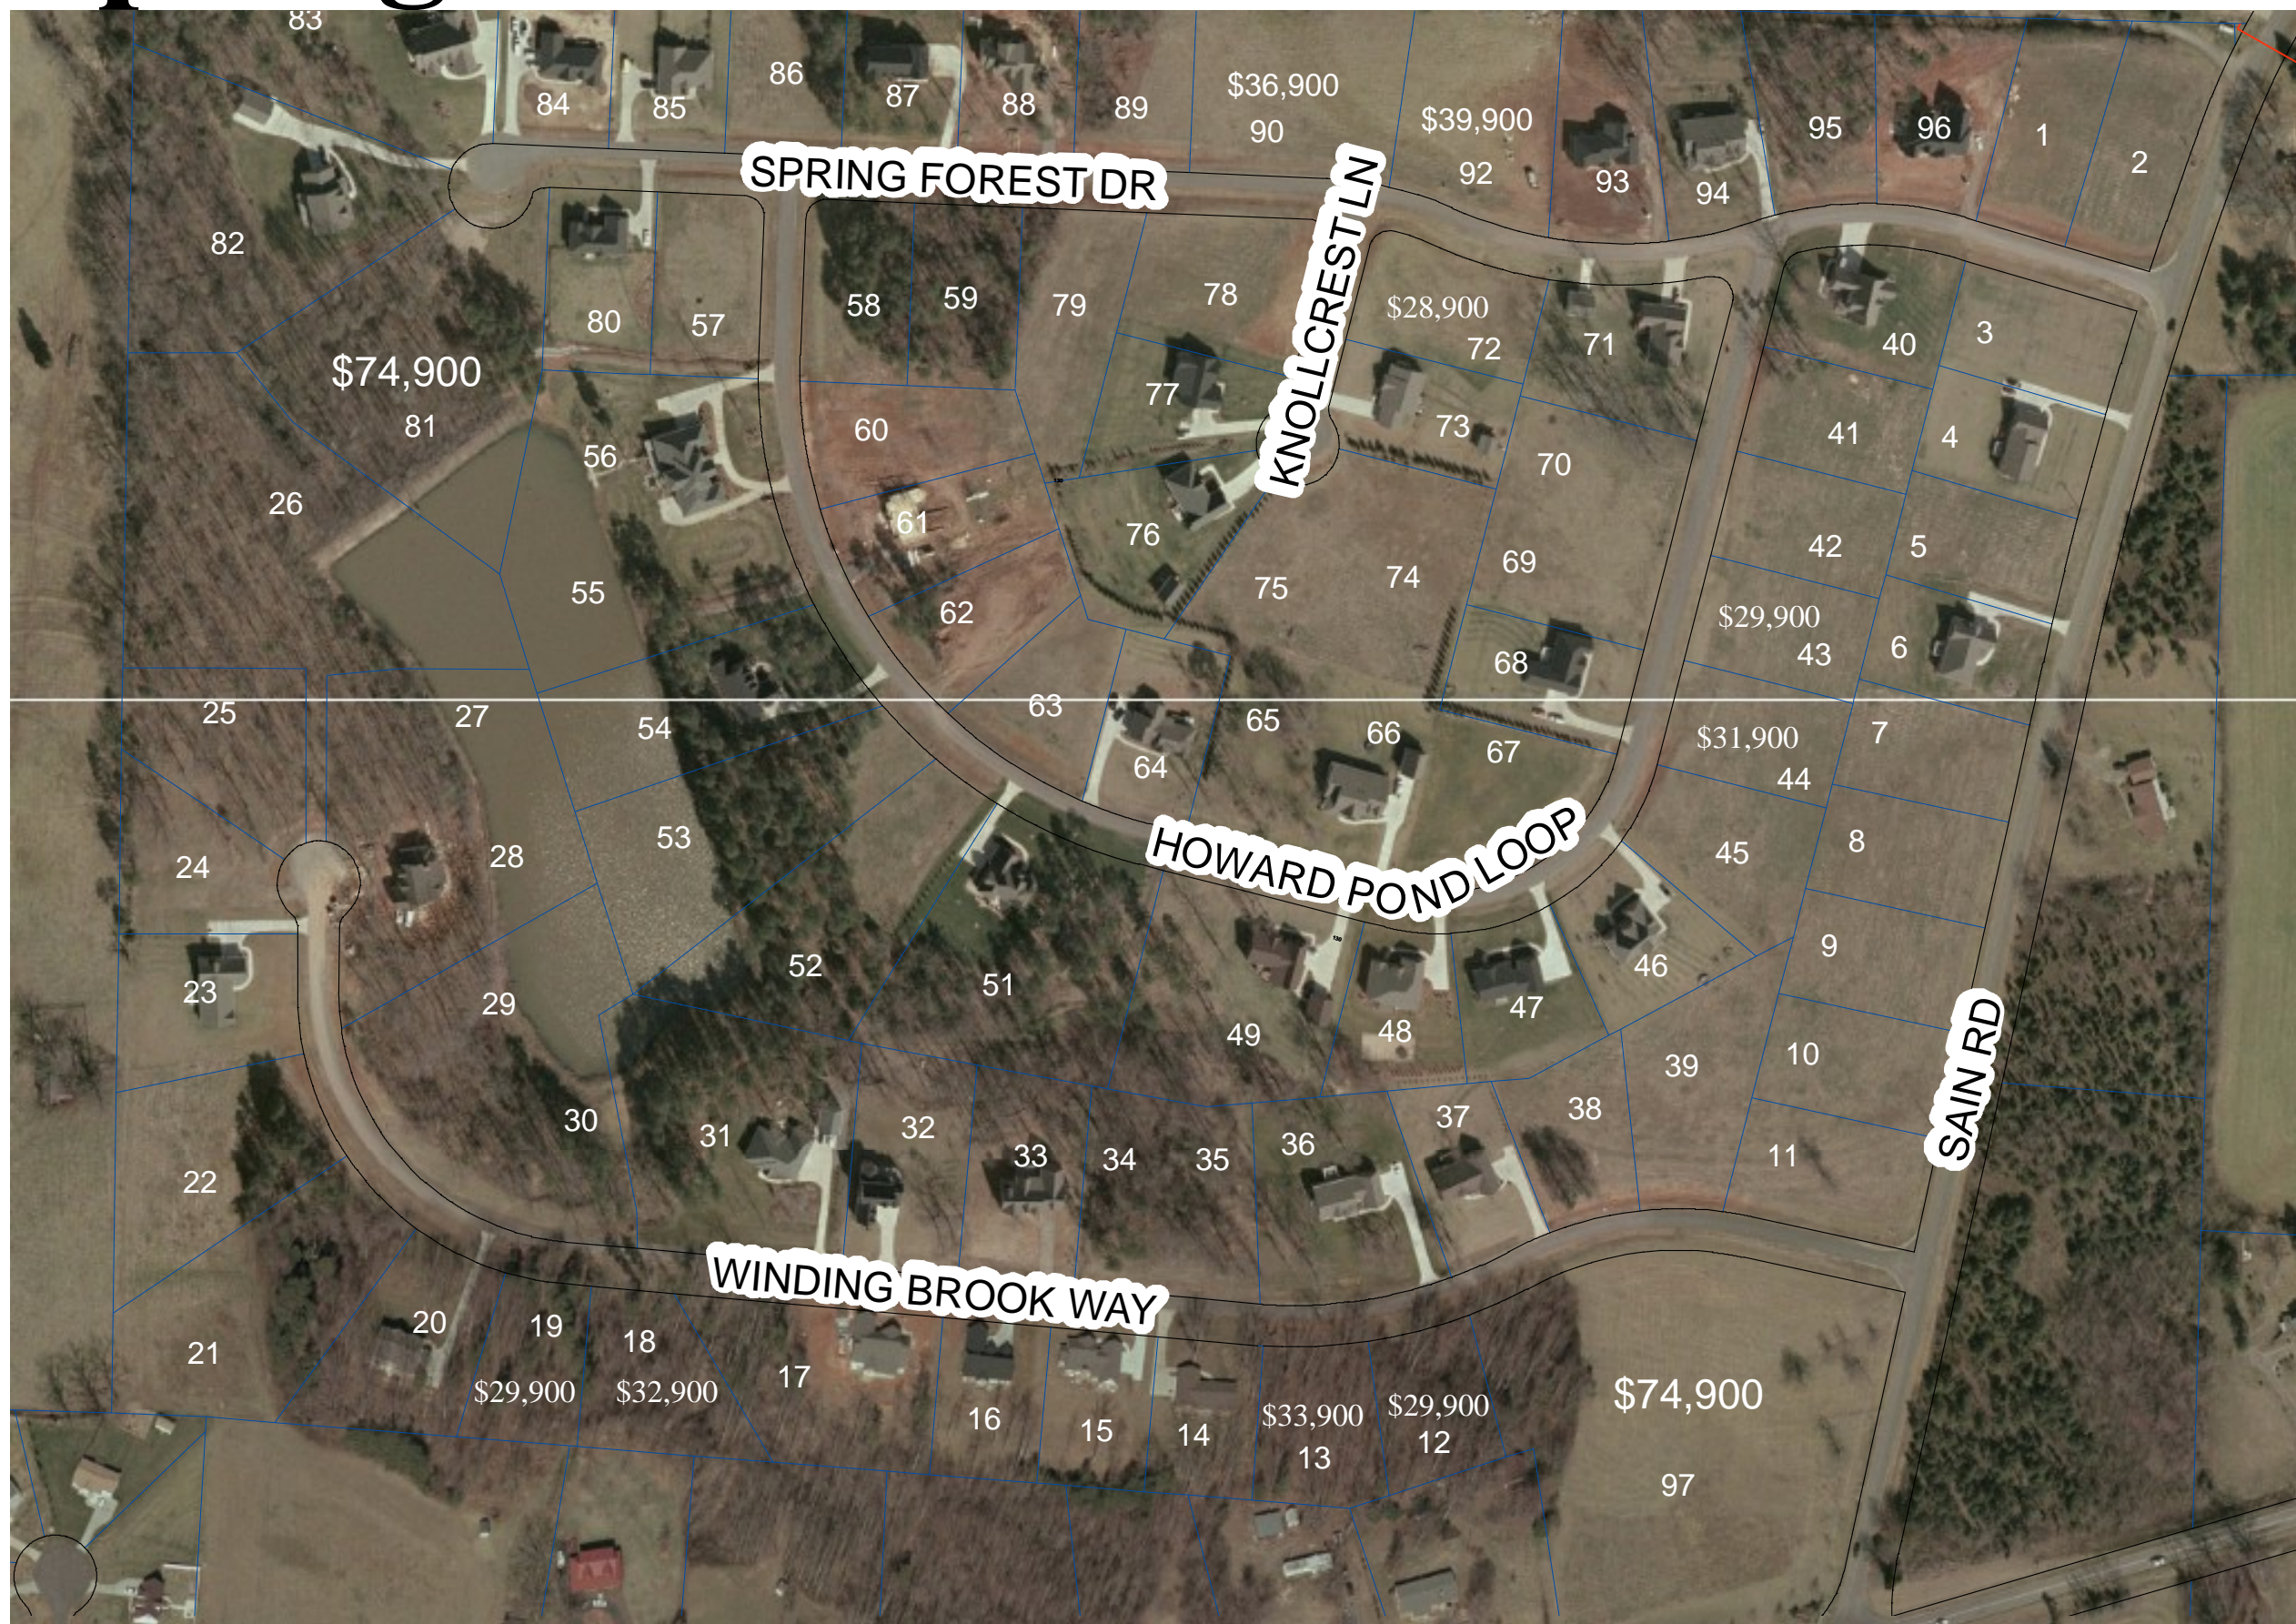

# Spring Forest

A TERRATEK COMMUNITY

## LARGE BEAUTIFUL RESTRICTED HOMESITES

3.5 MILES EAST OF STATESVILLE  
LOT PRICES STARTING AT \$28,900  
DESIRABLE RESTRICTIONS  
ALL BRICK CONSTRUCTION  
LAKE LOTS AND LOTS WITH MATURE HARDWOODS  
EXCELLENT TOPOGRAPHY  
LARGER THAN AVERAGE LOT SIZES  
ALL LOTS GUARANTEED BUILDABLE